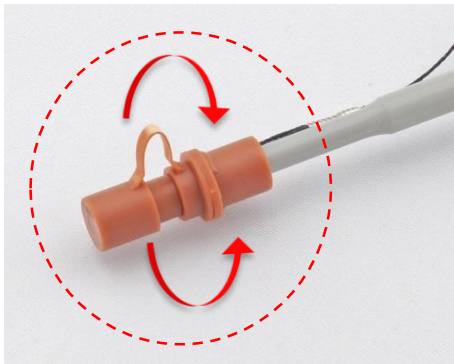

The NEOCLEAN-E1 attachment has become easier to use.

NEOCLEAN-E1  
Compatible Connectors: MU, LC (PC/APC)  
Number of Cleanings: More than 750 times

Due to the rotation during cleaning, the string for preventing the attachment from falling may have become wrapped around the cleaner body.

We improved the cap and workability by making it possible to rotate this part as well.

Please try out the easier to use new attachment for the NEOCLEAN-E1!  
Samples have been prepared so please ask a sales representative.  
The new products will be shipped in sequence, beginning from June.  
Attachments for NEOCLEAN-E2, E3 and NEOCLEAN-EZ are being planned.